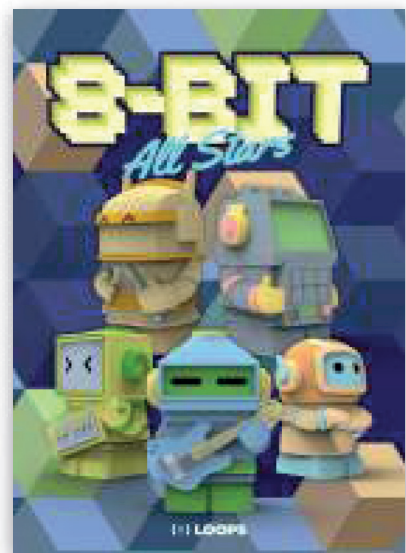

Figuren Grösse

5.5-7.5 cm

Verpackung

24 x 9 x 5.3 cm

8-BIT *All Stars*

Game Beat

8 Bit All Stars

LPS-B-8BT-001